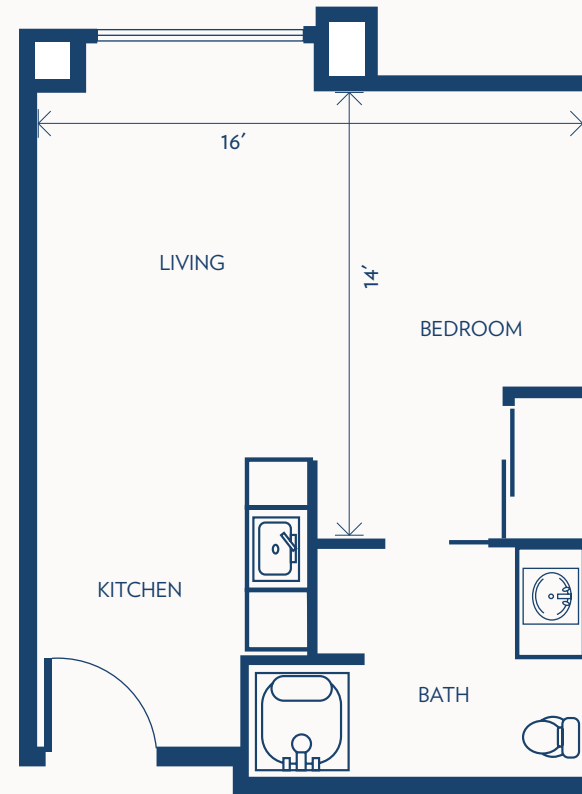

Floor plans may vary slightly and are not to scale.

PARK REGENCY LOVELAND

a Bethesda Senior Living Community

STUDIO

ASSISTED LIVING / 304 SQUARE FEET

STUDIO DELUXE

ASSISTED LIVING / 377 SQUARE FEET

Floor plans may vary slightly and are not to scale.

PARK REGENCY LOVELAND

a Bethesda Senior Living Community

ONE BEDROOM

ASSISTED LIVING / 602 SQUARE FEET

TWO BEDROOM/TWO BATH

ASSISTED LIVING / 947 SQUARE FEET