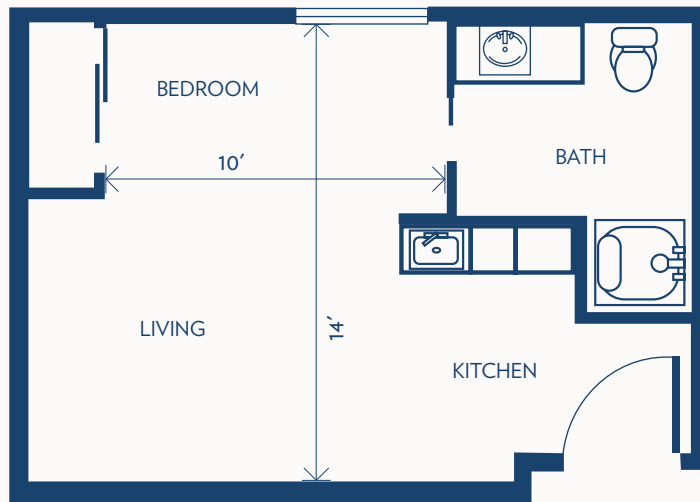

Floor plans may vary slightly and are not to scale.

PARK REGENCY LOVELAND

a Bethesda Senior Living Community

STUDIO

ASSISTED LIVING / 304 SQUARE FEET

STUDIO DELUXE

ASSISTED LIVING / 377 SQUARE FEET

Floor plans may vary slightly and are not to scale.

PARK REGENCY LOVELAND

a Bethesda Senior Living Community

ONE BEDROOM

ASSISTED LIVING / 602 SQUARE FEET

TWO BEDROOM/TWO BATH

ASSISTED LIVING / 947 SQUARE FEET