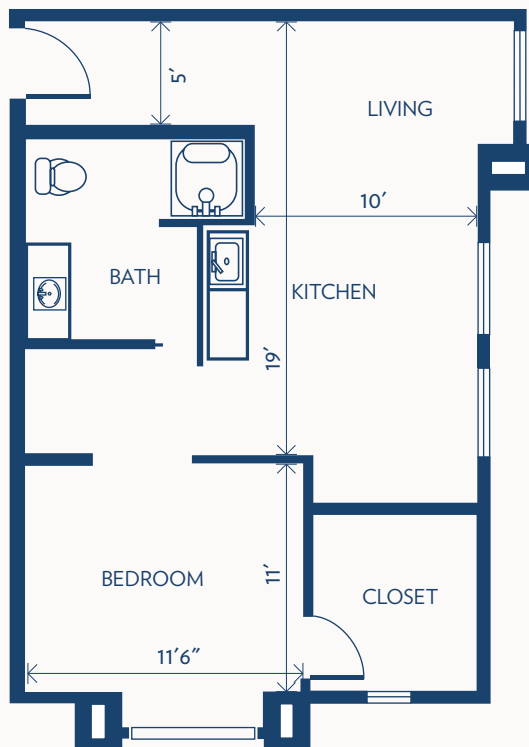

Floor plans may vary slightly and are not to scale.

PARK REGENCY LOVELAND

a Bethesda Senior Living Community

STUDIO

ASSISTED LIVING / 304 SQUARE FEET

STUDIO DELUXE

ASSISTED LIVING / 377 SQUARE FEET

Floor plans may vary slightly and are not to scale.

PARK REGENCY LOVELAND

a Bethesda Senior Living Community

ONE BEDROOM

ASSISTED LIVING / 602 SQUARE FEET

TWO BEDROOM/TWO BATH

ASSISTED LIVING / 947 SQUARE FEET